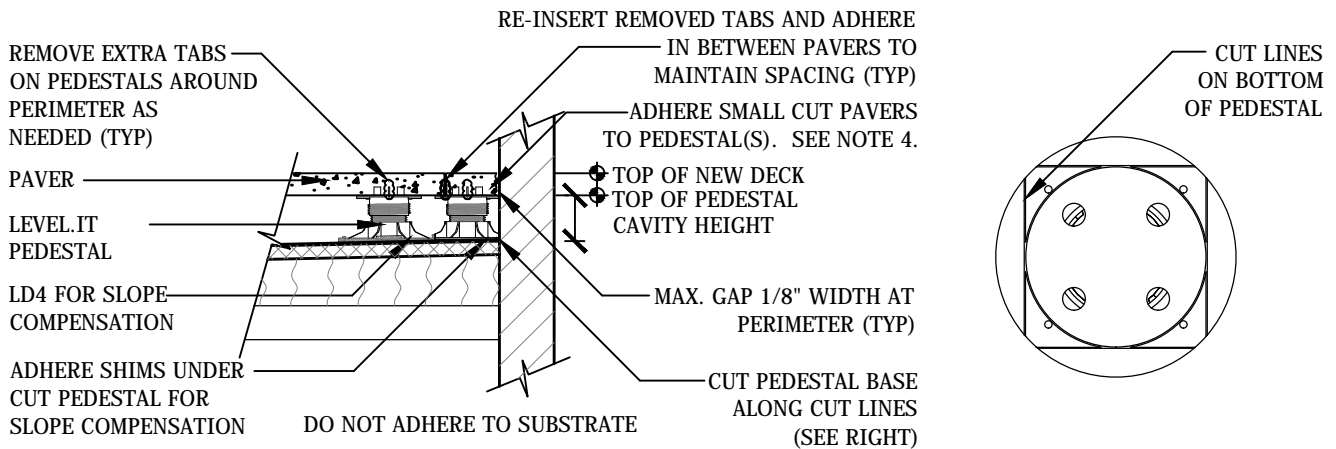

Innovative Products

2395 West 4th Avenue Denver, CO 80223 USA
 Phone 303.892.0400 Toll Free 800.333.4234 Fax 303.825.5988
 EMail info@BisonIP.com Web www.BisonIP.com

LEVEL.IT
 Adjustable Deck Supports

DIAGONAL PERIMETER PLACEMENT

NARROW & SMALL CUT PAVER PERIMETER PLACEMENT

PEDESTAL BASE VIEW

- GENERAL NOTES:** APPLY TO ALL OF THE ABOVE PRODUCTS
1. INSTALLATION MUST BE COMPLETED IN ACCORDANCE WITH BISON INNOVATIVE PRODUCTS SPECIFICATIONS.
 2. DRAWINGS NOT TO SCALE.
 3. CONTRACTOR'S NOTE: FOR PRODUCT AND COMPANY INFORMATION VISIT www.BisonIP.com

D **DIAGONAL PERIMETER PLACEMENT**
 PEDESTAL PLACEMENT AT DIAGONAL PERIMETERS