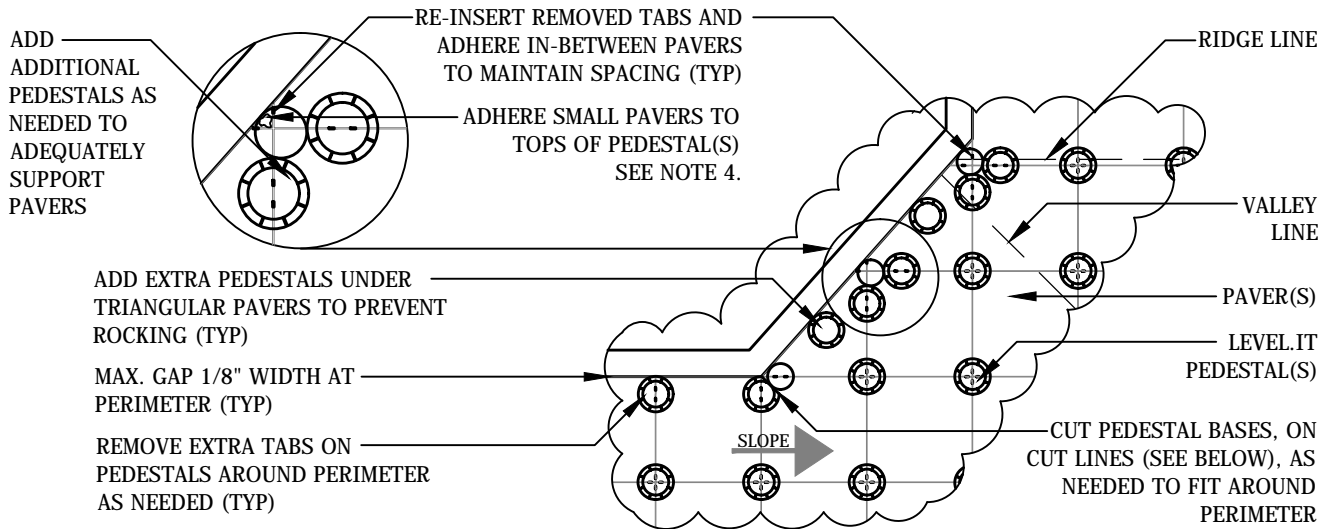

Innovative Products

2395 West 4th Avenue Denver, CO 80223 USA
 Phone 303.892.0400 Toll Free 800.333.4234 Fax 303.825.5988
 EMail info@BisonIP.com Web www.BisonIP.com

LEVEL.IT
 Adjustable Deck Supports

DIAGONAL PERIMETER PLACEMENT

NARROW & SMALL CUT PAVER PERIMETER PLACEMENT

PEDESTAL BASE VIEW

- GENERAL NOTES:** APPLY TO ALL OF THE ABOVE PRODUCTS
1. INSTALLATION MUST BE COMPLETED IN ACCORDANCE WITH BISON INNOVATIVE PRODUCTS SPECIFICATIONS.
 2. DRAWINGS NOT TO SCALE.
 3. CONTRACTOR'S NOTE: FOR PRODUCT AND COMPANY INFORMATION VISIT www.BisonIP.com

D **DIAGONAL PERIMETER PLACEMENT**
 PEDESTAL PLACEMENT AT DIAGONAL PERIMETERS