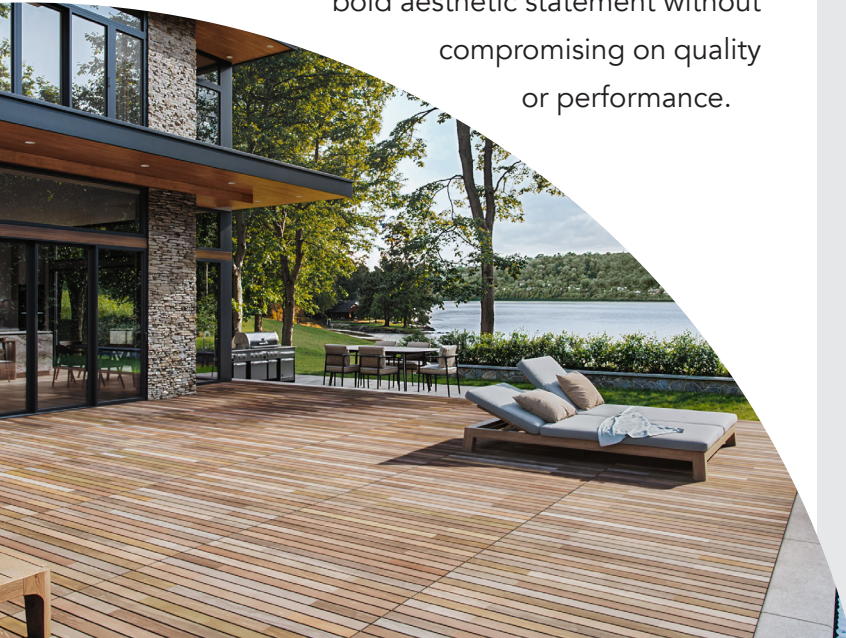

# WOOD TILES

## Bison Ipe Artisan Tile

Renowned for its exceptional durability and longevity, ipe tropical hardwood is the ideal choice for outdoor environments, offering unparalleled beauty, resilience, and a touch of luxury to elevate your next design. As sustainability standards continue to evolve, Bison remains at the forefront of innovative design by repurposing premium wood offcuts to craft our wood tiles. Our new Artisan Ipe Tile takes waste minimization a step further, transforming even more reclaimed wood pieces into a striking, unique pattern that enhances any space. These tiles deliver a bold aesthetic statement without compromising on quality or performance.

-  **Durable** – high density strength which leads to better performance among hardwoods
-  **Resilient** – naturally resistant to rot & insects
-  **Weather-resistant** – high density, natural oils, & tight grain protect from all weather conditions
-  **Natural** – unaltered & naturally grown wood