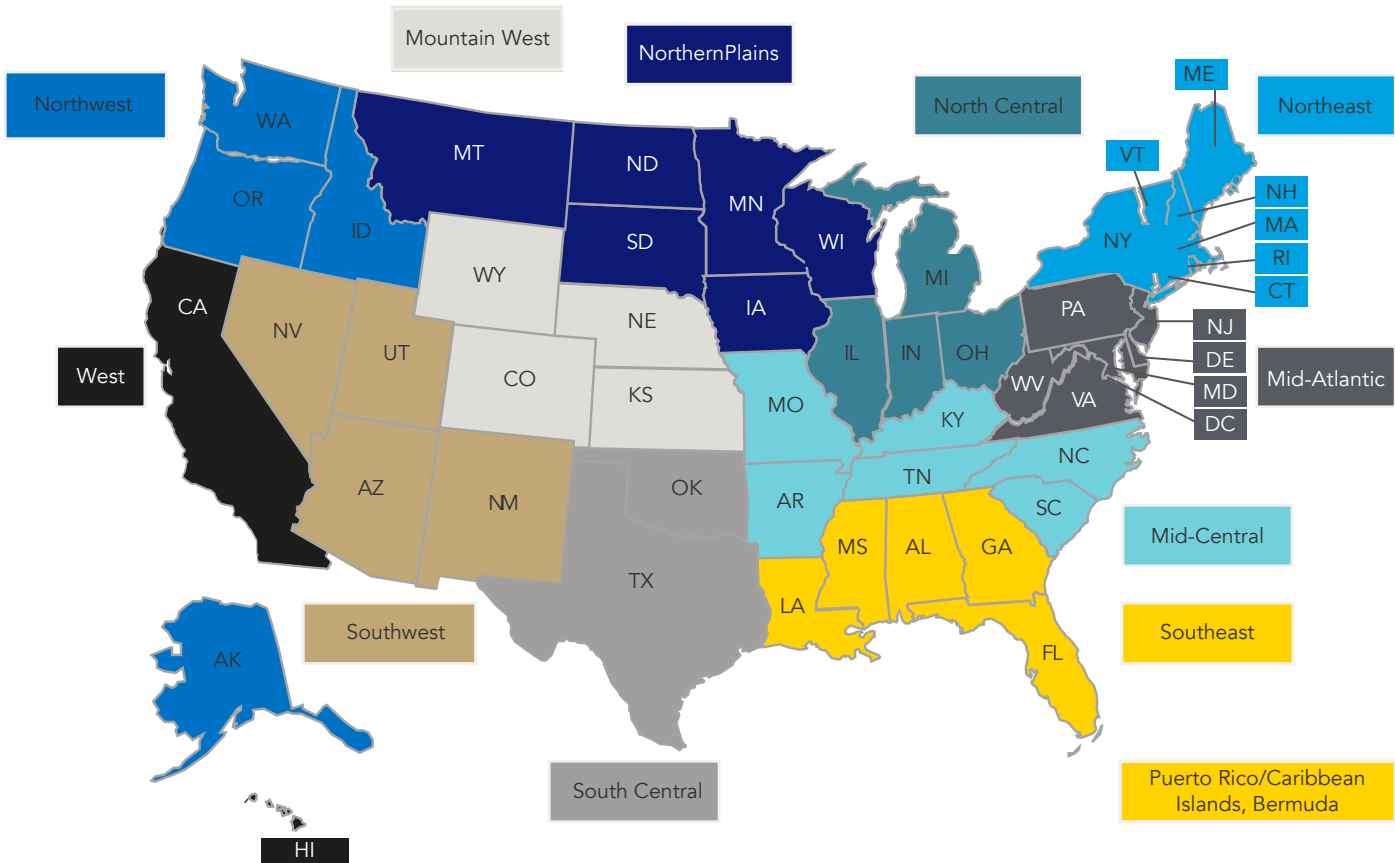

FY 2025 Sales Map

George Parker - National Sales Manager

TERRITORY	TM (TERRITORY MANAGER)	EMAIL	PHONE NUMBER
Northeast	John Matuszek	john.matuszek@bisonip.com	401-602-6949
Mid-Atlantic	Andrew Taylor	ataylor@bisonip.com	720-912-6191
Southeast	Chris Pascente	cpascente@bisonip.com	720-413-7853
North Central	Aaron Clemans	aaron.clemans@bisonip.com	720-376-2731
Mid-Central	Josh Wood	jwood@bisonip.com	720-912-6188
Mountain West	Brian Erdmier	berdmier@bisonip.com	720-912-6175
South Central	Paul Owen	paul.owen@bisonip.com	720-284-1287
Northwest	Yoga Yuwantoro	yoga.yuwantoro@bisonip.com	720-900-3536
Southwest	Nick Dugan	ndugan@bisonip.com	720-900-3543
West	John Bozeman	john@bisonip.com	720-912-6187
Northern Plains	Sheri Kirby	sheri.kirby@bisonip.com	720-527-3556