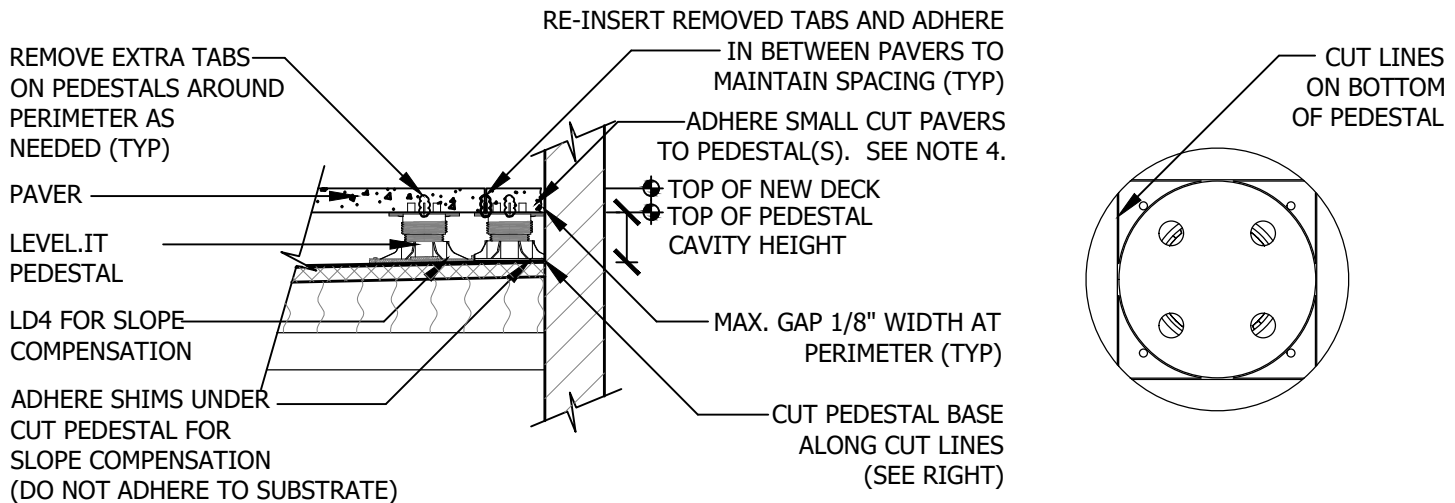

LEVEL.IT
Adjustable Pedestals

DIAGONAL PERIMETER PLACEMENT

NARROW & SMALL CUT PAVER PERIMETER PLACEMENT

PEDESTAL BASE VIEW

GENERAL NOTES: APPLY TO ALL OF THE ABOVE PRODUCTS

1. INSTALLATION MUST BE COMPLETED IN ACCORDANCE WITH BISON INNOVATIVE PRODUCTS SPECIFICATIONS.
2. DRAWINGS NOT TO SCALE.
3. CONTRACTOR'S NOTE: FOR PRODUCT AND COMPANY INFORMATION VISIT www.BisonIP.com
4. "ADHERE" - INSTALLER MUST ADHERE WITH POLYURETHANE CONSTRUCTION ADHESIVE.

D **DIAGONAL PERIMETER PLACEMENT**
PEDESTAL PLACEMENT AT DIAGONAL PERIMETERS