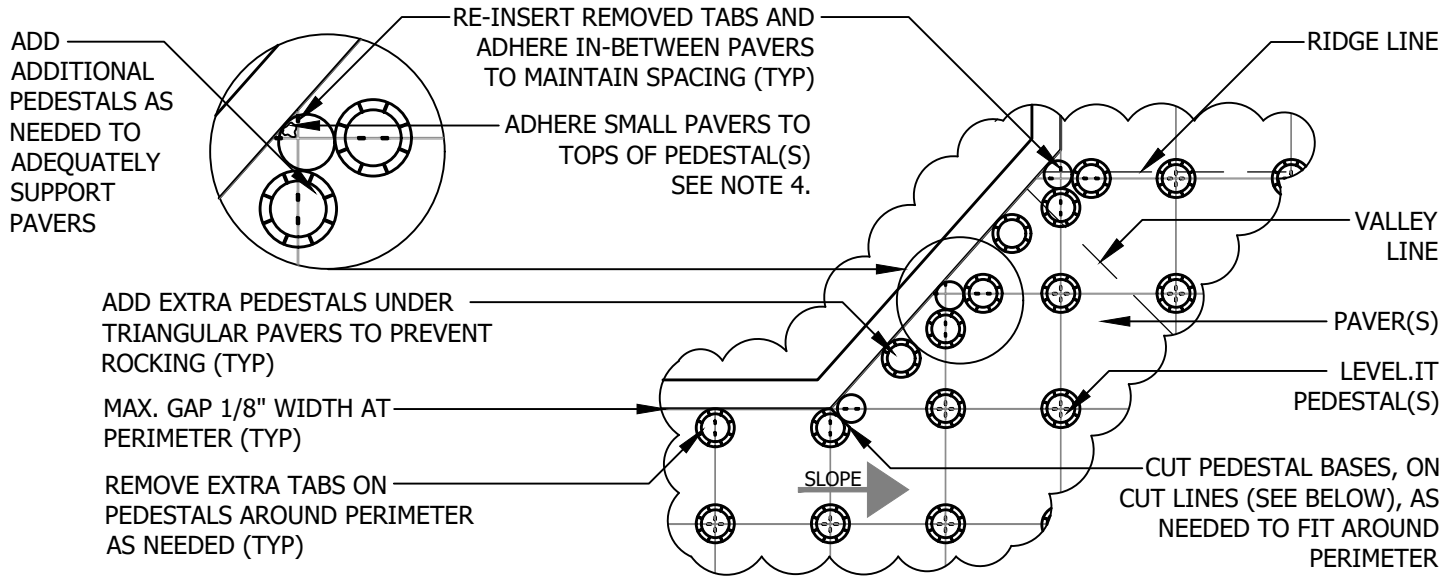

LEVEL.IT
Adjustable Pedestals

DIAGONAL PERIMETER PLACEMENT

NARROW & SMALL CUT PAVER PERIMETER PLACEMENT

PEDESTAL BASE VIEW

GENERAL NOTES: APPLY TO ALL OF THE ABOVE PRODUCTS

1. INSTALLATION MUST BE COMPLETED IN ACCORDANCE WITH BISON INNOVATIVE PRODUCTS SPECIFICATIONS.
2. DRAWINGS NOT TO SCALE.
3. CONTRACTOR'S NOTE: FOR PRODUCT AND COMPANY INFORMATION VISIT www.BisonIP.com
4. "ADHERE" - INSTALLER MUST ADHERE WITH POLYURETHANE CONSTRUCTION ADHESIVE.

D **DIAGONAL PERIMETER PLACEMENT**
PEDESTAL PLACEMENT AT DIAGONAL PERIMETERS