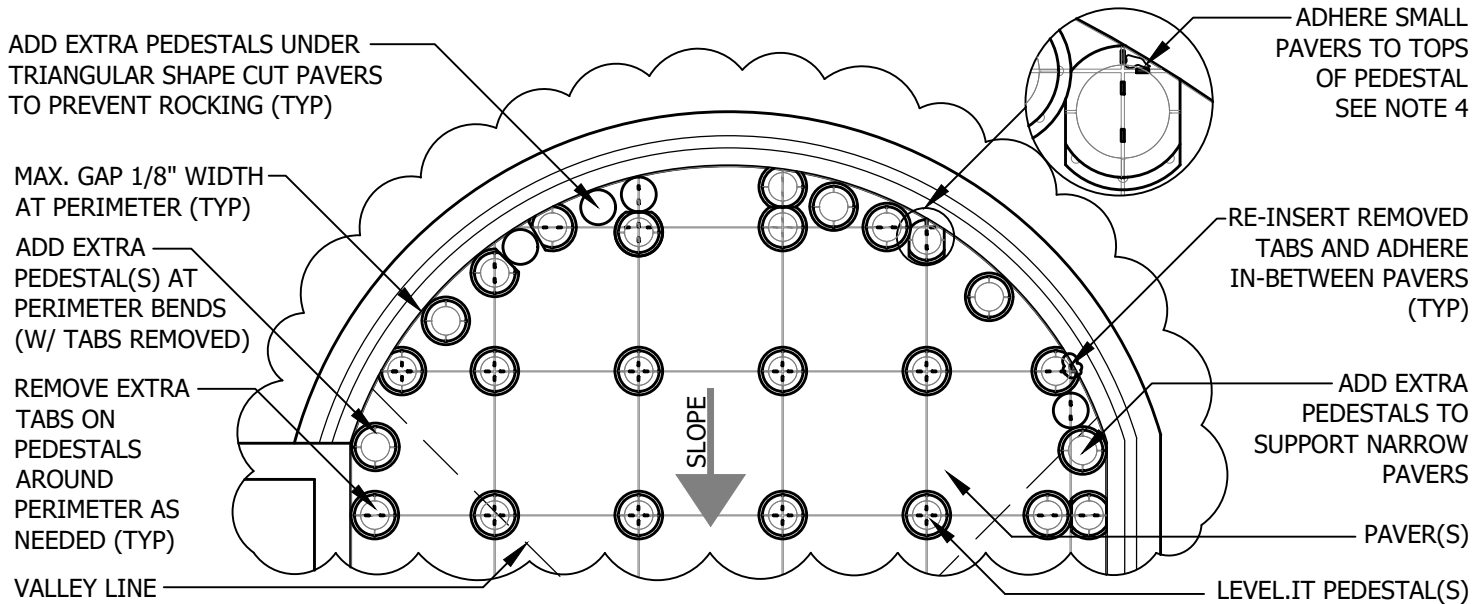

LEVEL.IT
Adjustable Pedestals

RADIUS PERIMETER PLACEMENT

NARROW & SMALL CUT PAVER PERIMETER PLACEMENT

PEDESTAL BASE VIEW

GENERAL NOTES: APPLY TO ALL OF THE ABOVE PRODUCTS

1. INSTALLATION MUST BE COMPLETED IN ACCORDANCE WITH BISON INNOVATIVE PRODUCTS SPECIFICATIONS.
2. DRAWINGS NOT TO SCALE.
3. CONTRACTOR'S NOTE: FOR PRODUCT AND COMPANY INFORMATION VISIT www.BisonIP.com
4. "ADHERE"- INSTALLER MUST ADHERE WITH POLYURETHANE CONSTRUCTION ADHESIVE.

C **RADIUS PERIMETER PLACEMENT**
PEDESTAL PLACEMENT AT RADIUS PERIMETERS