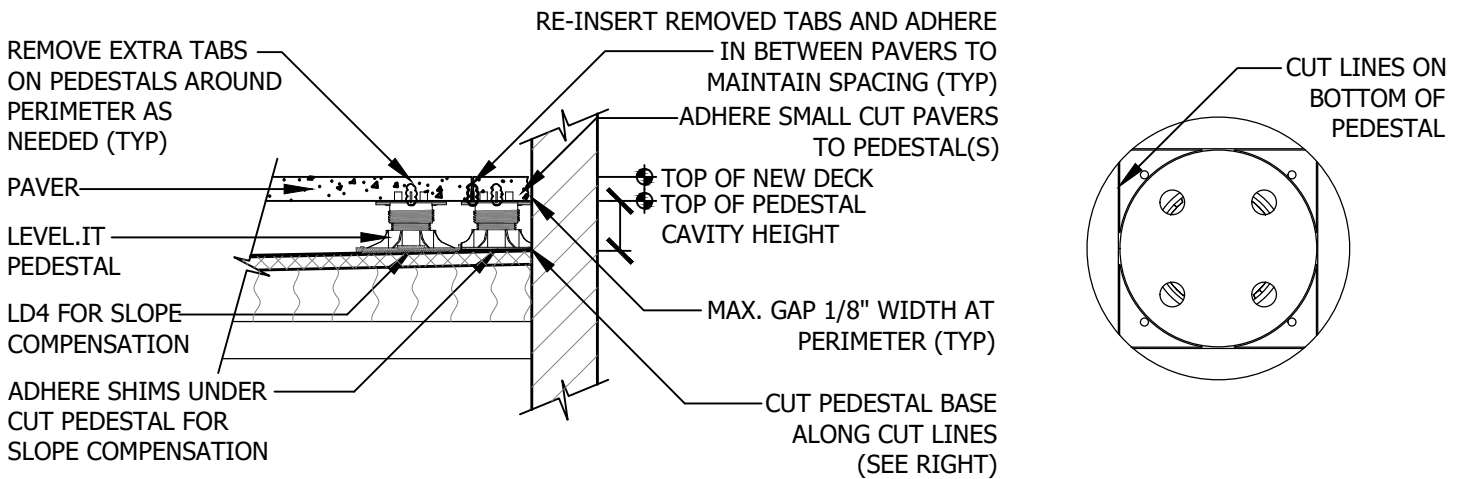

LEVEL.IT
Adjustable Pedestals

RADIUS PERIMETER PLACEMENT

NARROW & SMALL CUT PAVER PERIMETER PLACEMENT

PEDESTAL BASE VIEW

GENERAL NOTES: APPLY TO ALL OF THE ABOVE PRODUCTS

1. INSTALLATION MUST BE COMPLETED IN ACCORDANCE WITH BISON INNOVATIVE PRODUCTS SPECIFICATIONS.
2. DRAWINGS NOT TO SCALE.
3. CONTRACTOR'S NOTE: FOR PRODUCT AND COMPANY INFORMATION VISIT www.BisonIP.com
4. "ADHERE"- INSTALLER MUST ADHERE WITH POLYURETHANE CONSTRUCTION ADHESIVE.

C **RADIUS PERIMETER PLACEMENT**
PEDESTAL PLACEMENT AT RADIUS PERIMETERS