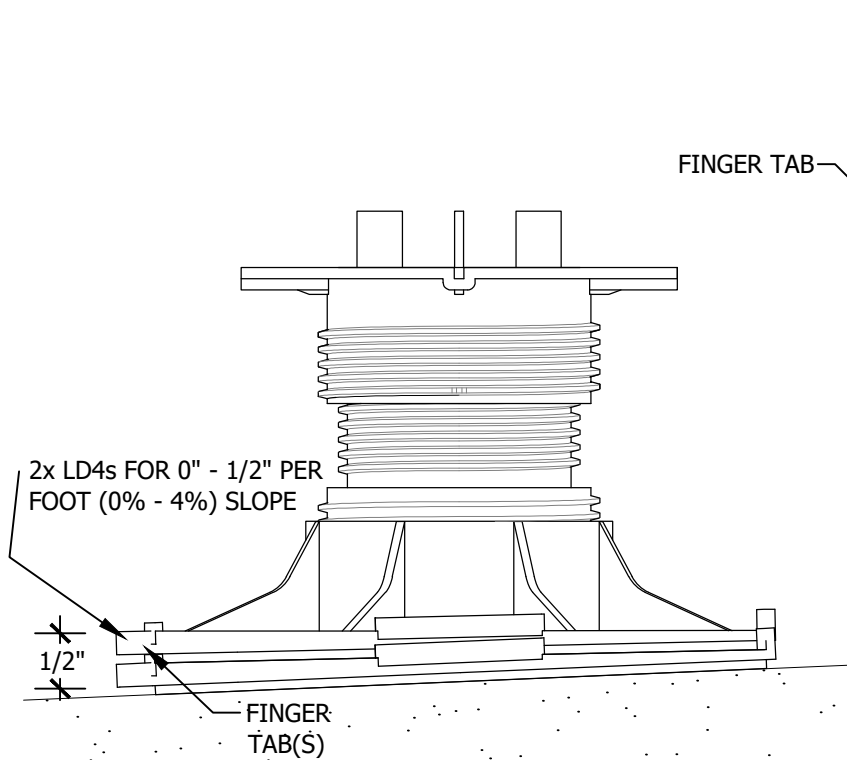

**LEVEL.IT**  
Adjustable Pedestals

ADJUSTS FOR 1/4" PER FOOT (2%) OF SLOPE COMPENSATION

STACK LD4s AND ROTATE IN RELATION TO EACH OTHER TO COMPENSATE FOR A RANGE OF SLOPE.

EACH LD4 WILL COMPENSATE 1/4" PER FOOT OF SLOPE (2%) AND ADD 1/4" TO THE OVERALL HEIGHT OF A PEDESTAL. A MAXIMUM OF 4 LD4s MAY BE STACKED BELOW A PEDESTAL IN ORDER TO COMPENSATE FOR SLOPES FROM 0" TO 1" PER FOOT (0-8%).

## LD4 BASE LEVELER

SLOPE COMPENSATION FROM 0" TO 1" PER FOOT