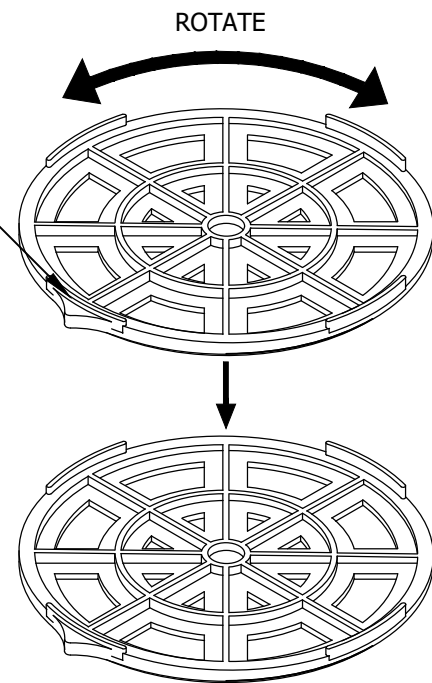

**LEVEL.IT**  
Adjustable Pedestals

ADJUSTS FOR 1/4" PER FOOT (2%) OF SLOPE COMPENSATION

STACK LD4s AND ROTATE IN RELATION TO EACH OTHER TO COMPENSATE FOR A RANGE OF SLOPE.

EACH LD4 WILL COMPENSATE 1/4" PER FOOT OF SLOPE (2%) AND ADD 1/4" TO THE OVERALL HEIGHT OF A PEDESTAL. A MAXIMUM OF 4 LD4s MAY BE STACKED BELOW A PEDESTAL IN ORDER TO COMPENSATE FOR SLOPES FROM 0" TO 1" PER FOOT (0-8%).

## LD4 BASE LEVELER

SLOPE COMPENSATION FROM 0" TO 1" PER FOOT